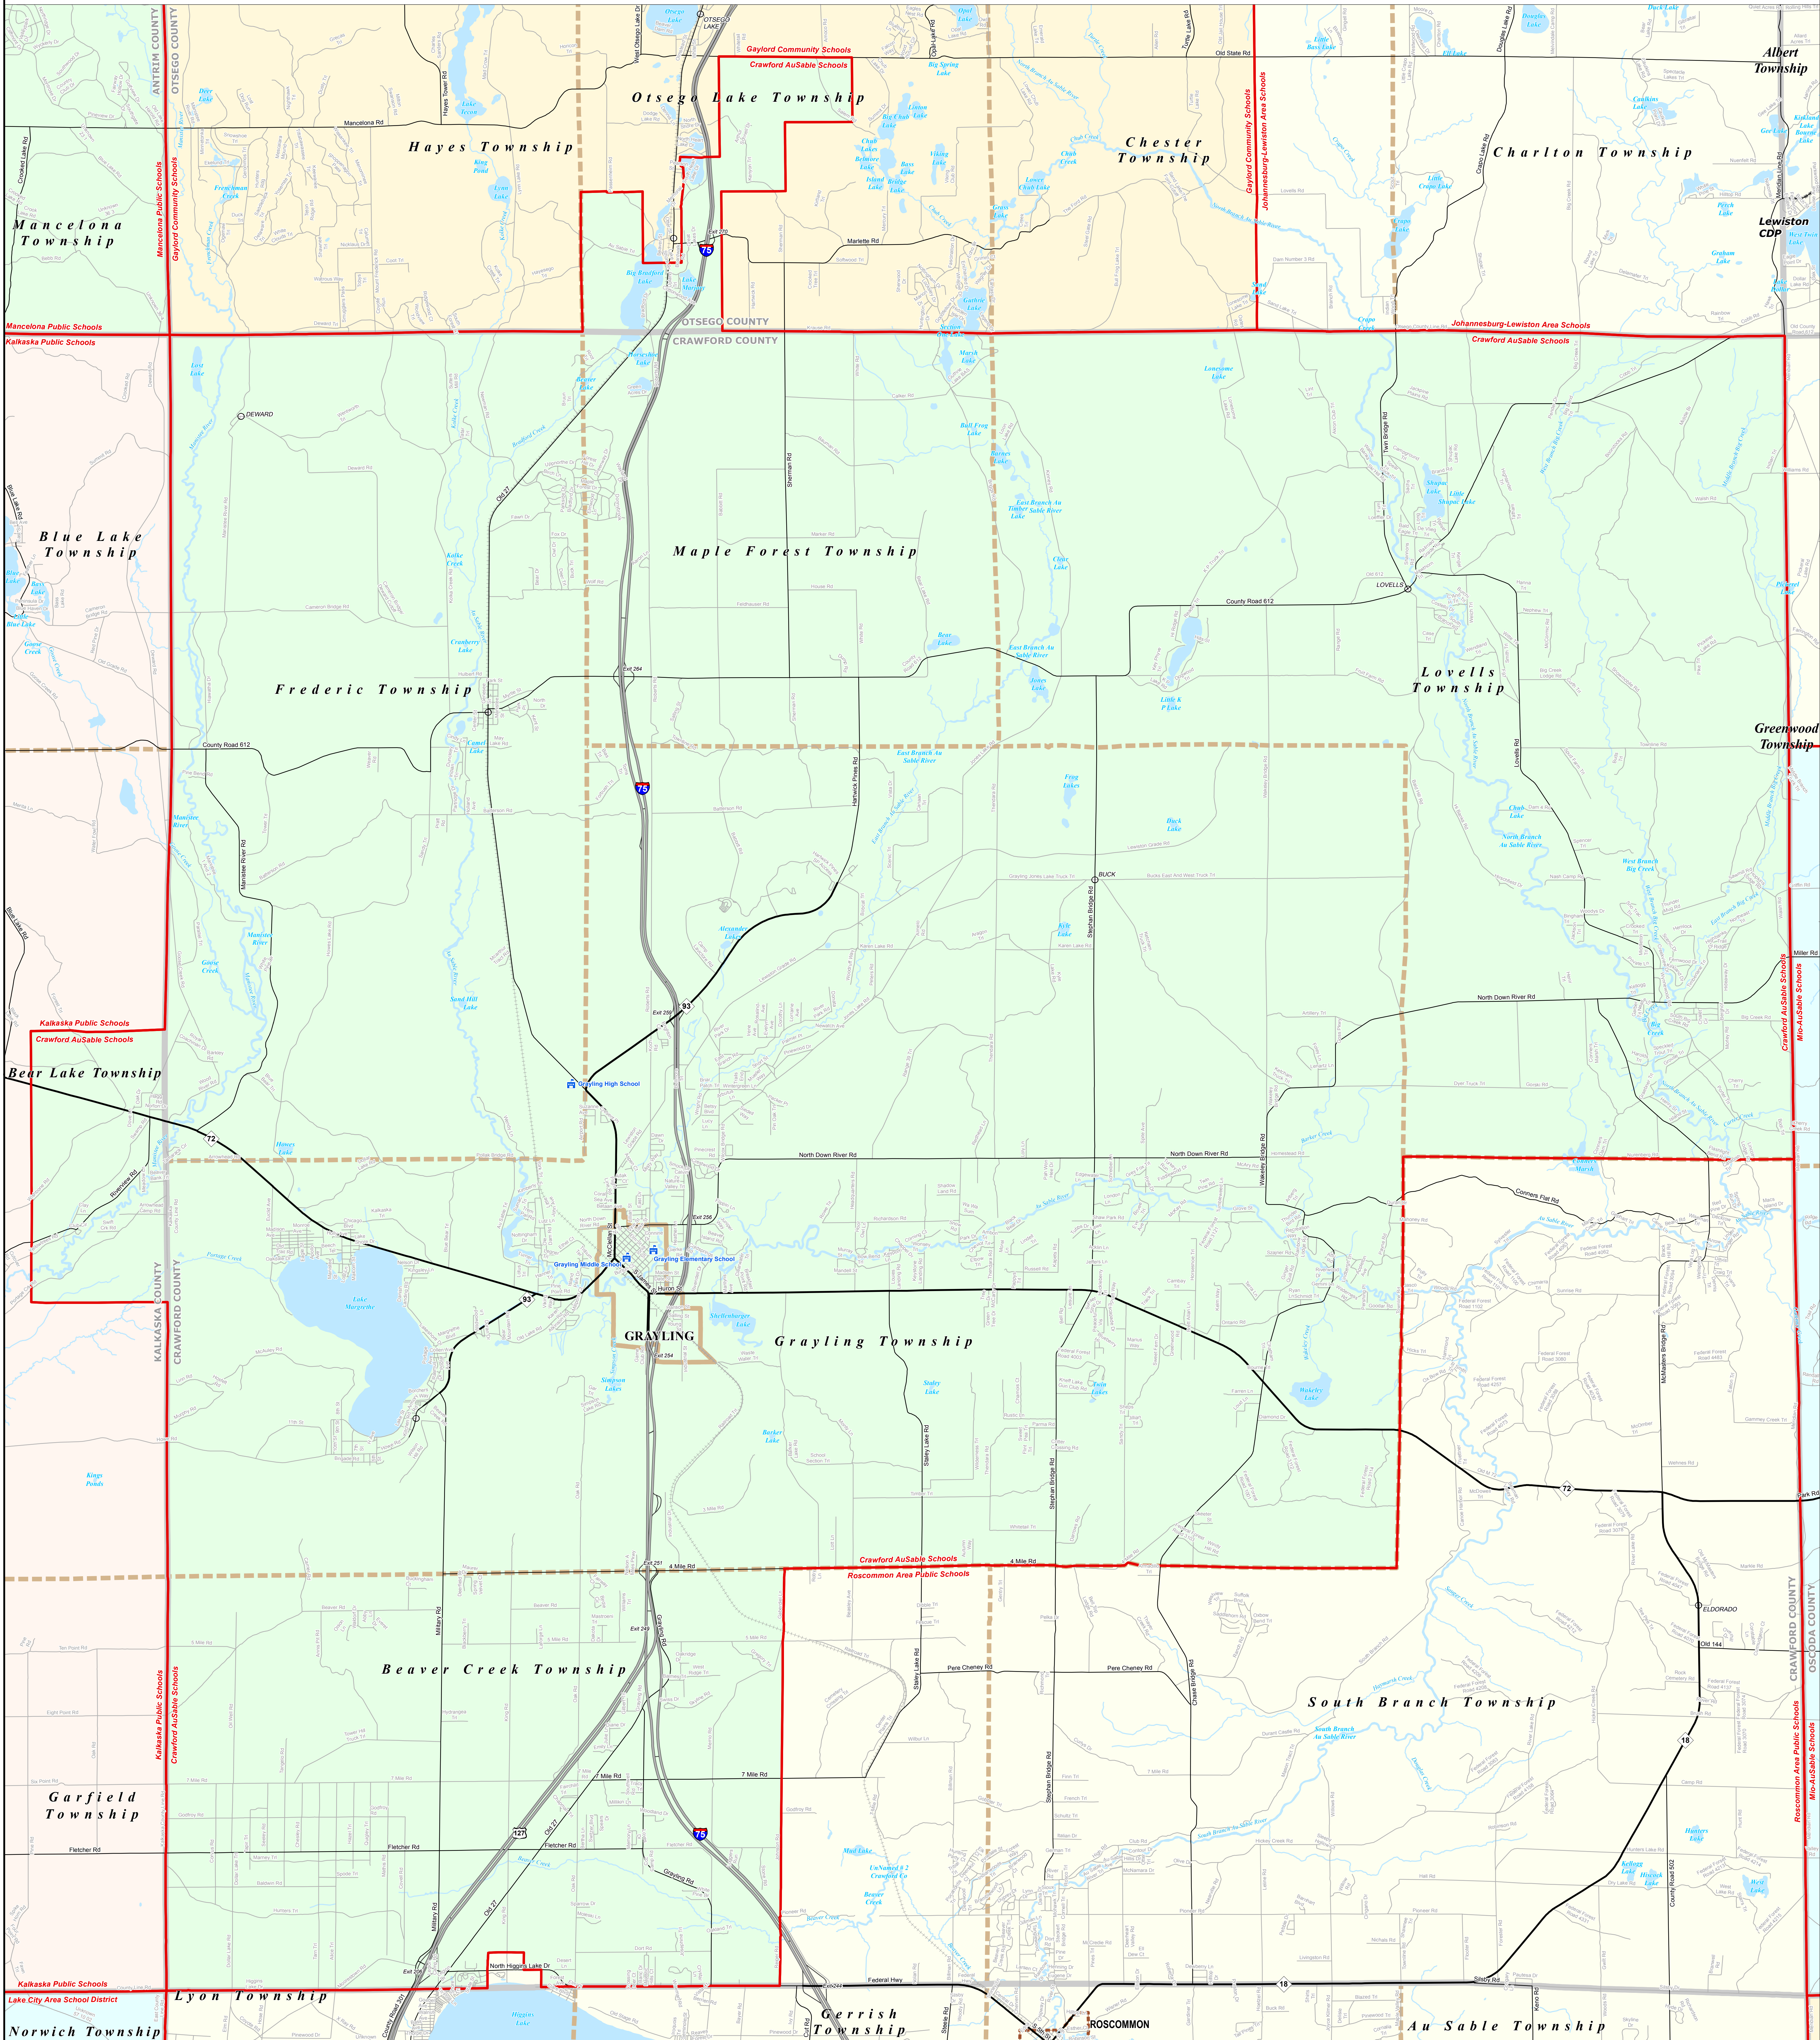

CRAWFORD AUSABLE SCHOOLS

C.O.O.R. ISD

0 0.25 0.5 1 Miles

*Note: Non K-12 School Districts identified with Asterisk (*) in Name

11/14/13

Legend	
School District	Unincorporated Place
County	School
City	Water Feature
Township	Railroad
Village	Freeway
Census Designated Place	Highway
	Primary Road
	Local Road
	River, Stream, or Drain

Source: Michigan Geographic Framework, v13a